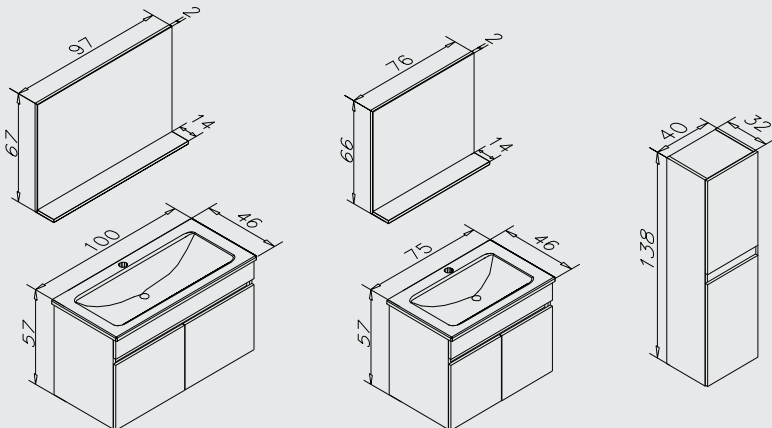

bonitobagno.